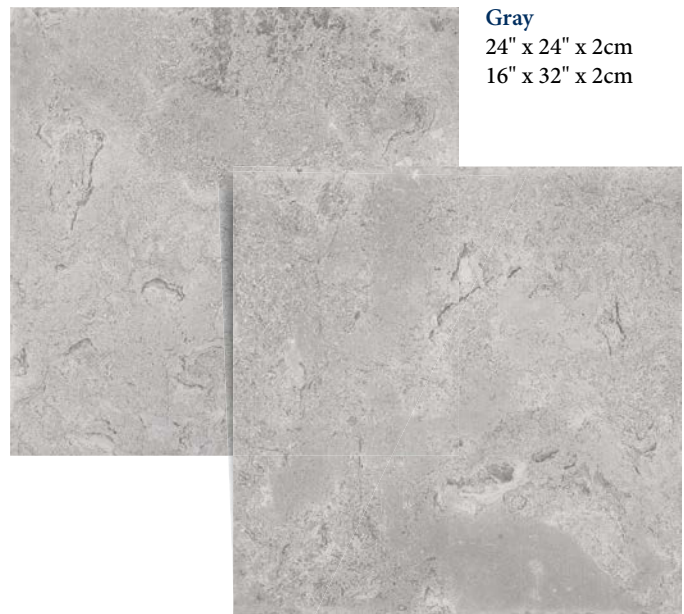

Gray
24" x 24" x 2cm
16" x 32" x 2cm

Coping / Gray
12" x 24" x 2cm bullnose coping
16" x 32" x 2cm bullnose coping
13" x 24" x 3cm modern edge coping