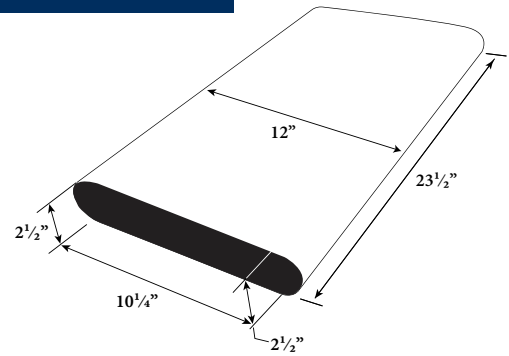

Please Note: Images shown are representations of the actual product and are for identification purposes only. Because colors vary, there is no guarantee that the actual color will be an exact match to the image shown. Always check a sample of the actual product prior to purchase and installation. www.ntpool.com