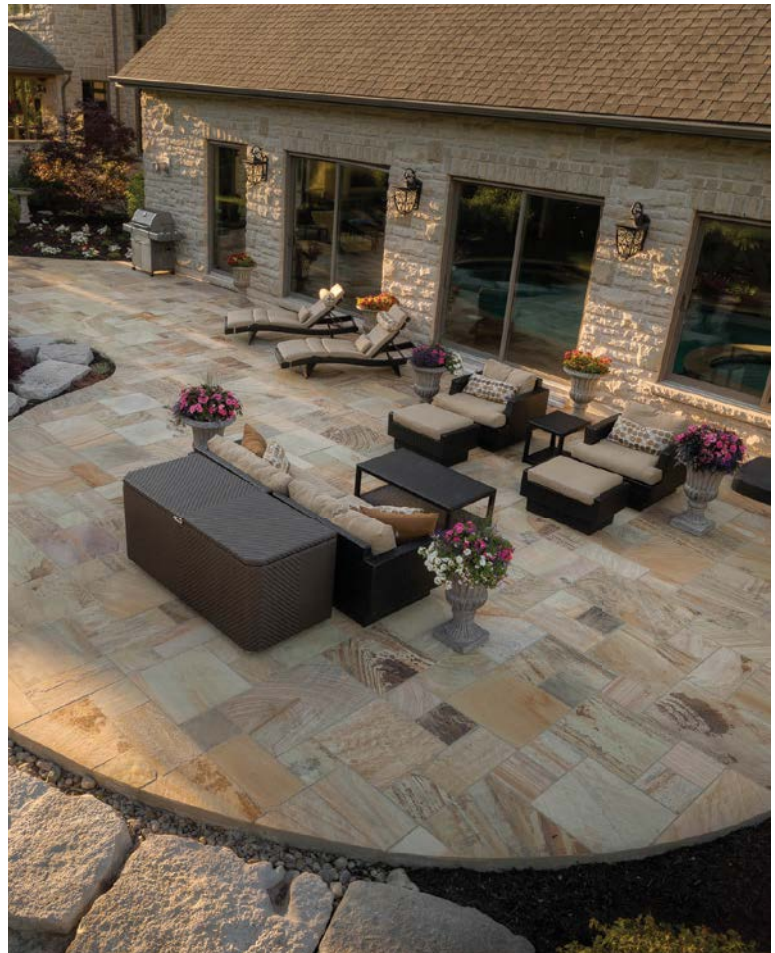

Coping:

2" Thickness*

Available Edge Styles and Sizes:

Bullnose

- 14" x 48"*

Rockface

- 12" x 48"
- 14" x 48" *
- 18" x 48" *

Additional sizes available. See installer for details.

*14" and 18" deep coping pieces are a great option when installing an automatic pool cover on your pool.