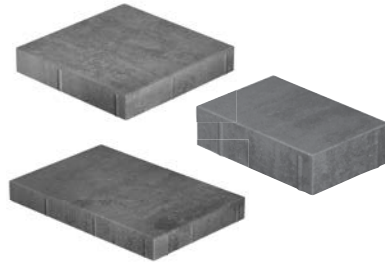

Top Pavers:

Origins   Dimensions

3pc combo:

- 6" x 3" x 2 3/8"
- 6" x 6" x 2 3/8"
- 6" x 9" x 2 3/8"

3pc combo (medium):

- 6" x 12" x 2 3/8"
- 12" x 12" x 2 3/8"
- 12" x 18" x 2 3/8"

London Cobble   Dublin Cobble

3pc combo:

- 8" x 4" x 2 3/8"
- 8" x 8" x 2 3/8"
- 8" x 12" x 2 3/8"

3pc combo:

- 6" x 3" x 2 3/8"
- 6" x 6" x 2 3/8"
- 6" x 9" x 2 3/8"

Holland Stone

- 4" x 8" x 2 3/8"

Coping available.

See contractor for details.

Top Colors: