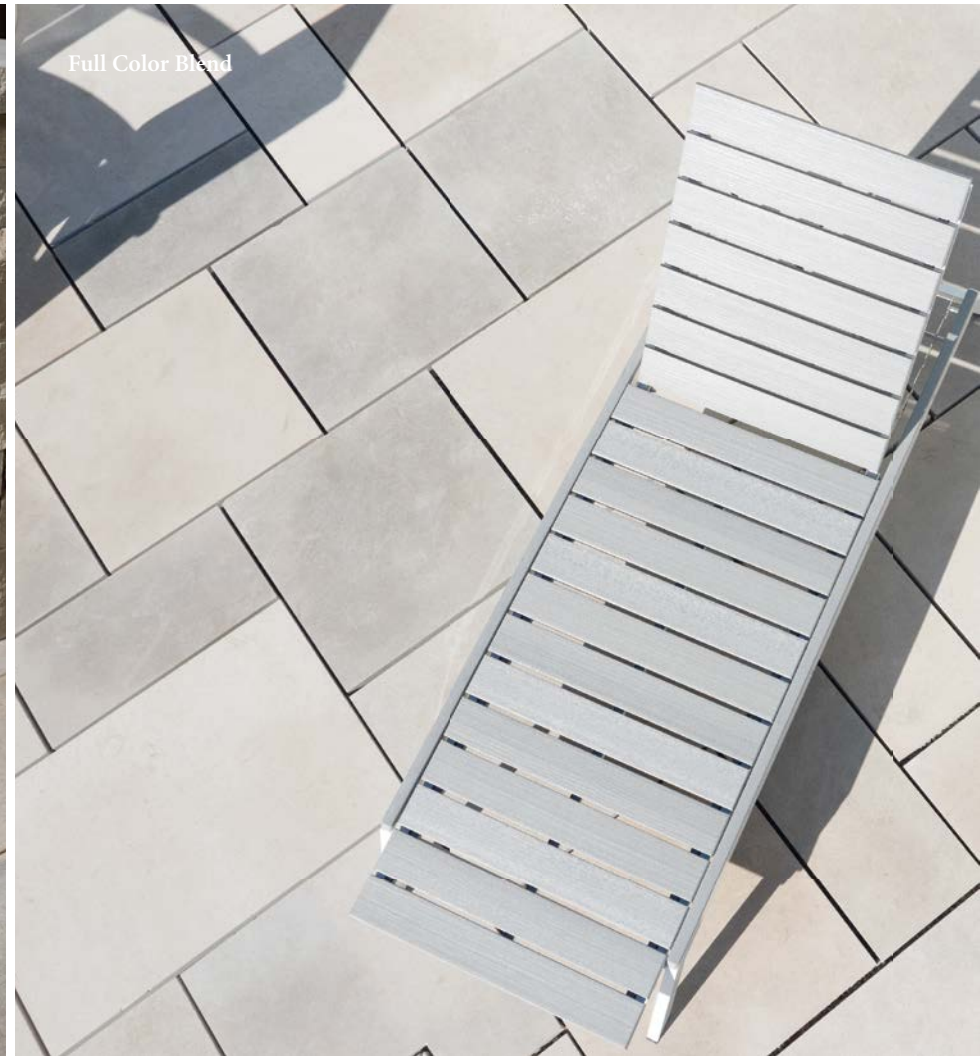

Full Color Blend