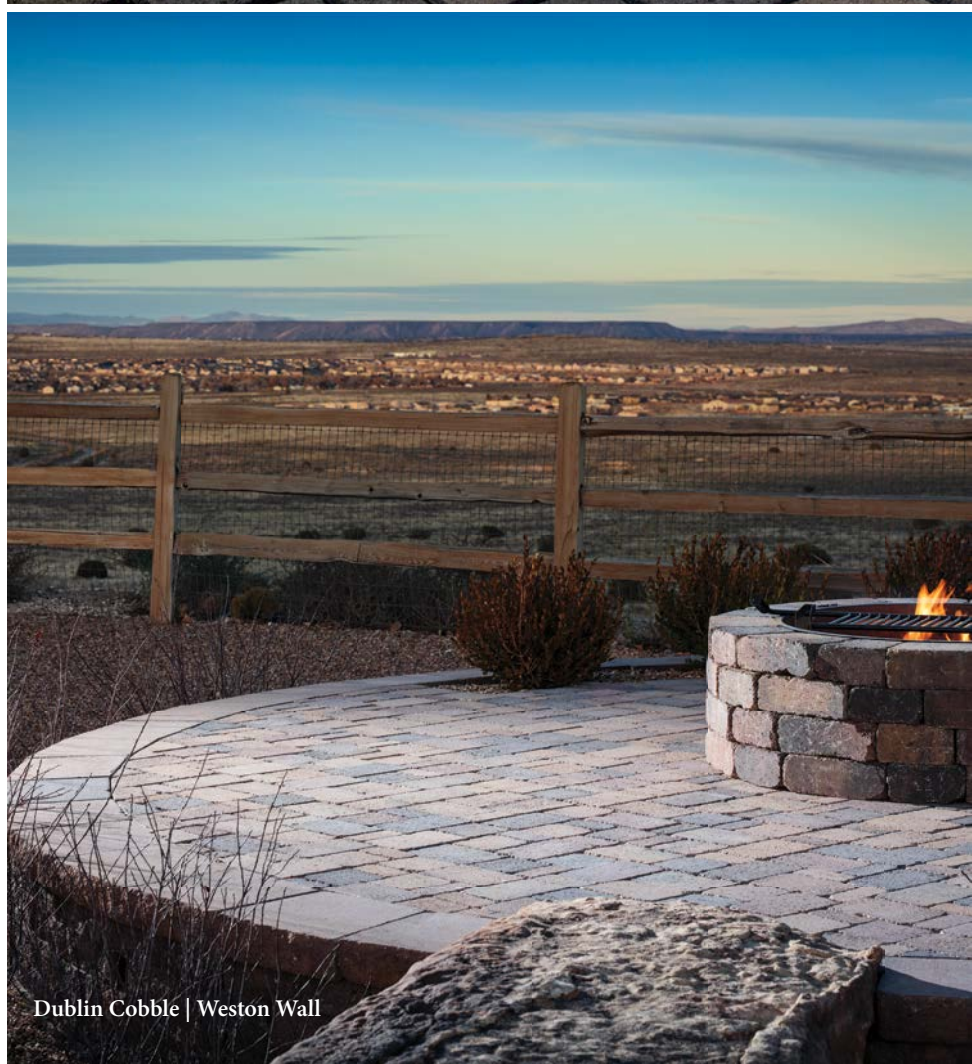

---

Go beyond the water's edge to connect all of your outdoor spaces into one flowing design.

---

Dublin Cobble | Weston Wall

Top Pavers:

Catalina Grana Paver      Dublin Cobble

- 3pc combo (small):
- 6" x 9" x 2 3/8"
  - 6" x 3" x 2 3/8"
  - 6" x 6" x 2 3/8"